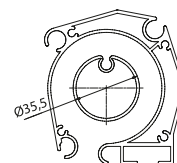

STANDARD CONSTRUCTION COLORS

RAL 9010

RAL 9006

RAL 7016

- Minimal width: 2,05 m
- Max width: 7 m (in range from 6 to 7 m awnings have 3 arms)
- Projection: 1,6 m, 2,1 m, 2,6 m, 3,1 m, 3,6 m

DRIVE

- crank: 150 or 180 cm
- motor

OPTIONAL

R-pitch system

5° - 50° (standard 30°)
Tilt angle:

Vario Volant

Fabrics:
Soltis 86 or Soltis 92
Serge 600
Max height: 1,6 m

Front bar with crank
for Vario Volant system

BRACKETS